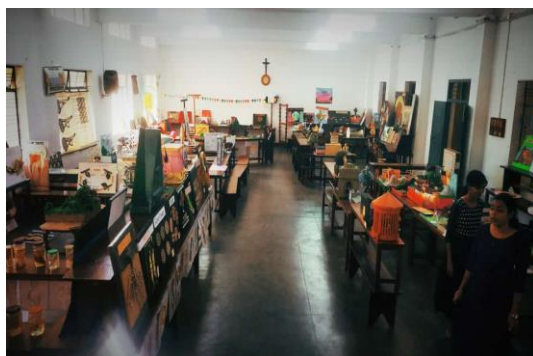

ST JOSEPH COLLEGE OF TEACHER EDUCATION FOR WOMEN

Kovilvattom Road, Ernakulam, Kochi, Pin – 682035, Kerala
(Affiliated to Mahatma Gandhi University, Kottayam)

Documents of Activities executed and conducted by students

Exhibition on visualising your learning VARIETAS CREO

ST. JOSEPH COLLEGE OF TEACHER EDUCATION FOR WOMEN, ERNAKULAM

IQAC ORGANISES
VARIETAS CREO

EXHIBITION ON VISUALISING YOUR LEARNING

INAUGURATION :
ANTONY VR
Headmaster of
ST. Albert's HSS, Ernakulam

DATE : 28 / 10 / 2022
VENUE : Multipurpose hall

Staff coordinator : ANU CLEETUS, ASSISTANT PROFESSOR