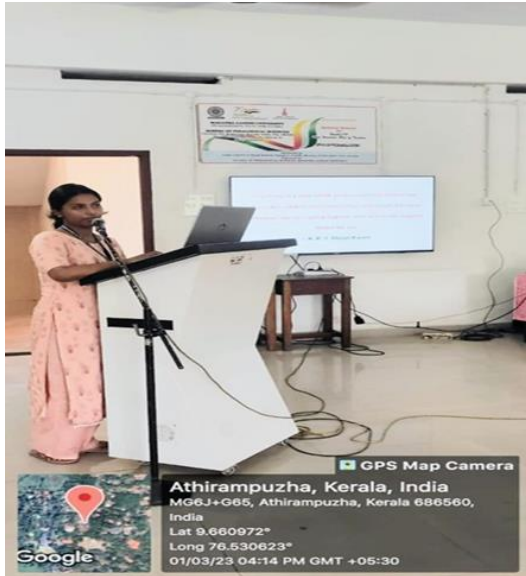

ST JOSEPH COLLEGE OF TEACHER EDUCATION FOR WOMEN

Kovilvattom Road, Ernakulam, Kochi, Pin – 682035, Kerala
(Affiliated to Mahatma Gandhi University, Kottayam)

National Seminar at MGU by M.Eds Paper Presentation