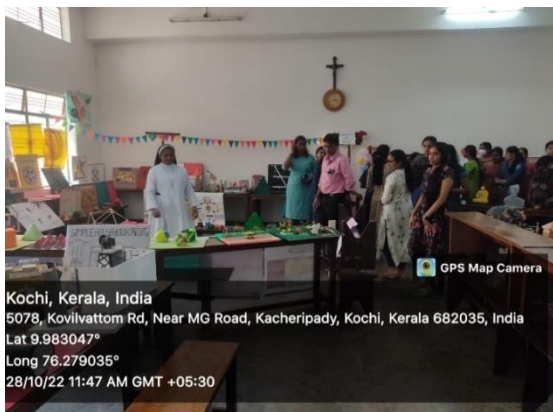

Its time for change'-Physical Science