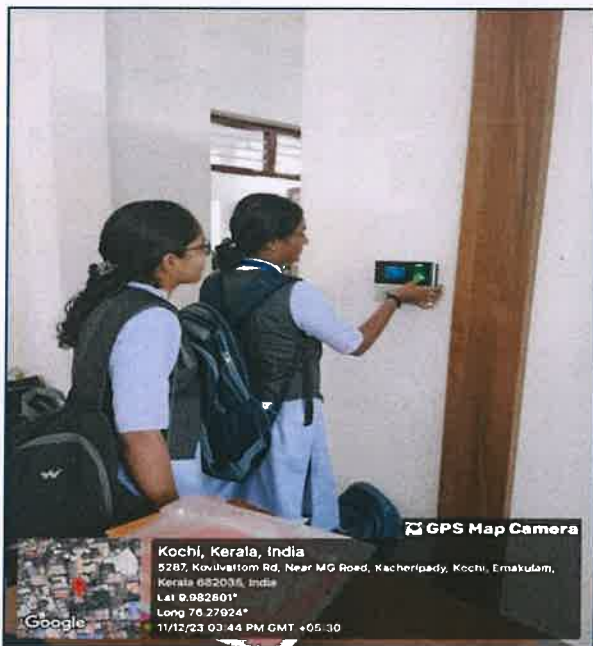

### Biometric Digital Attendance Facility for Staff

*Alice Joseph*  
Dr. Alice Joseph  
Principal in Charge  
St. Joseph College of Teacher  
Education for Women,  
Ernakulam

### Biometric Digital Attendance Facility for Students

*Alice Joseph*  
**Dr. Alice Joseph**  
 Principal in Charge  
 St. Joseph College of Teacher  
 Education for Women,  
 Ernakulam