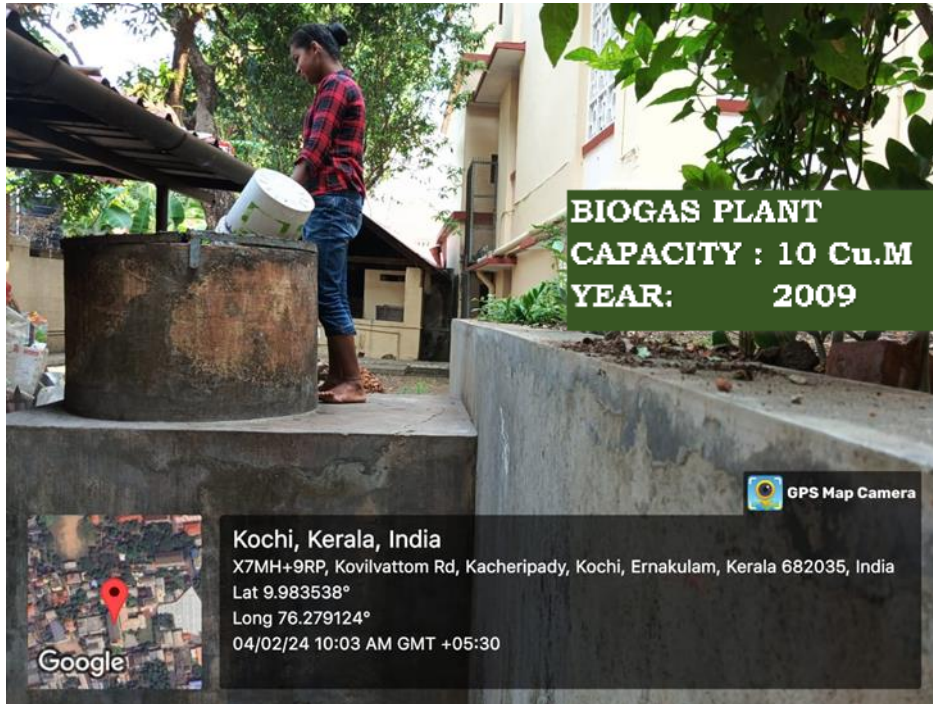

4. Biogas Plant

Gas Line of the Biogas Plant