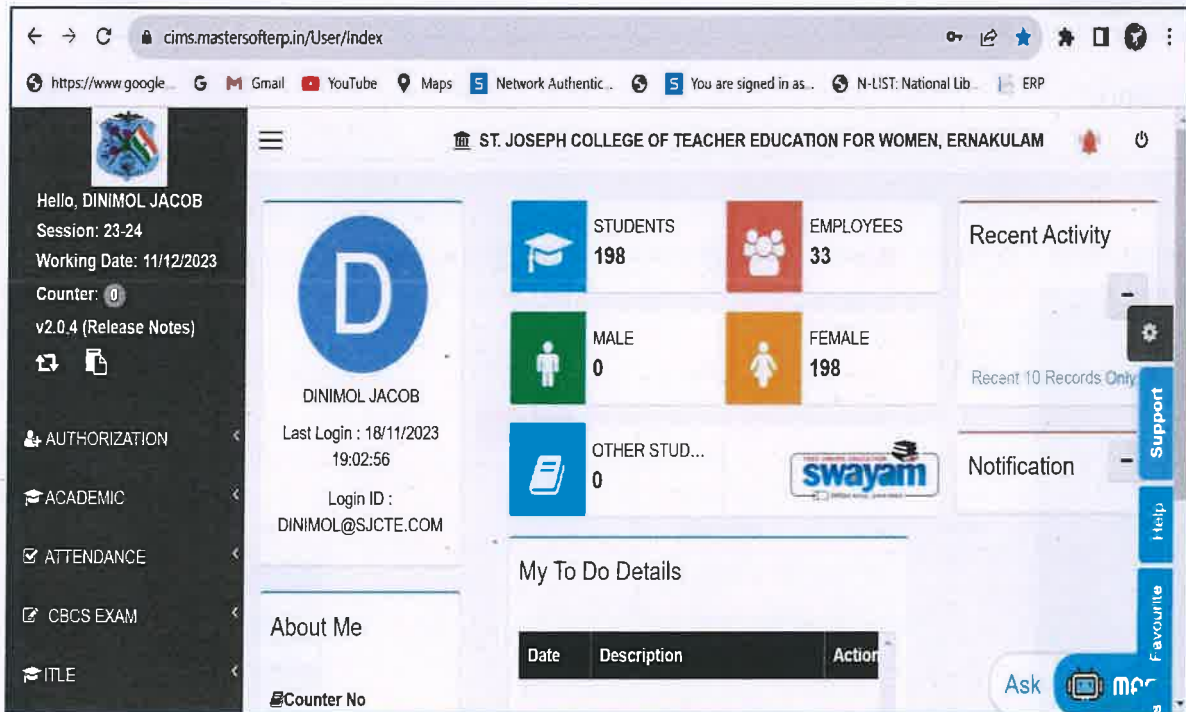

➤ ERP HOME PAGE

Alice Joseph
Dr. Alice Joseph
/ Principal in Charge
St. Joseph College of Teacher
Education for Women,
Ernakulam